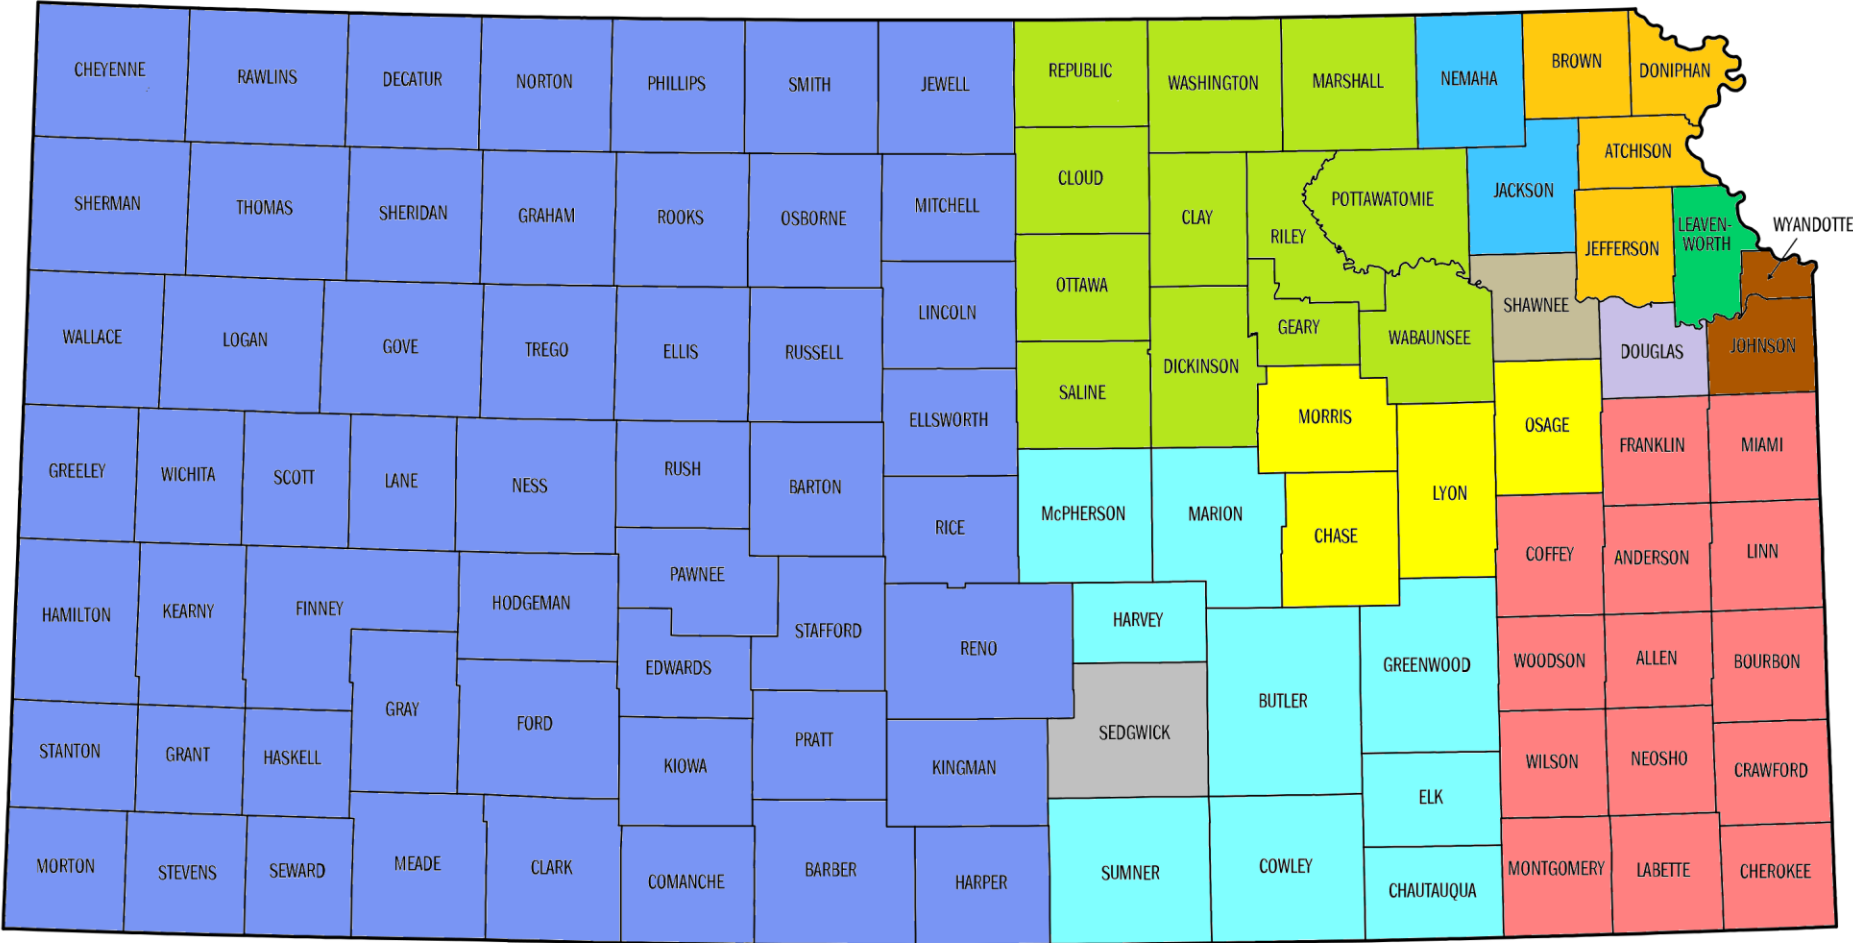

KANSAS

Wichita Division

- Sedgwick-Shared
- Towner
- Alarcon

Topeka Division

- Shawnee-Shared
- Schuh
- Smith
- McArthur

Kansas City Division

- Wyandotte & Johnson-Shared
- Busenbark & White
- Leavenworth-Goss, Hernandez, McCune
- Jovanny Hernandez
- Cates